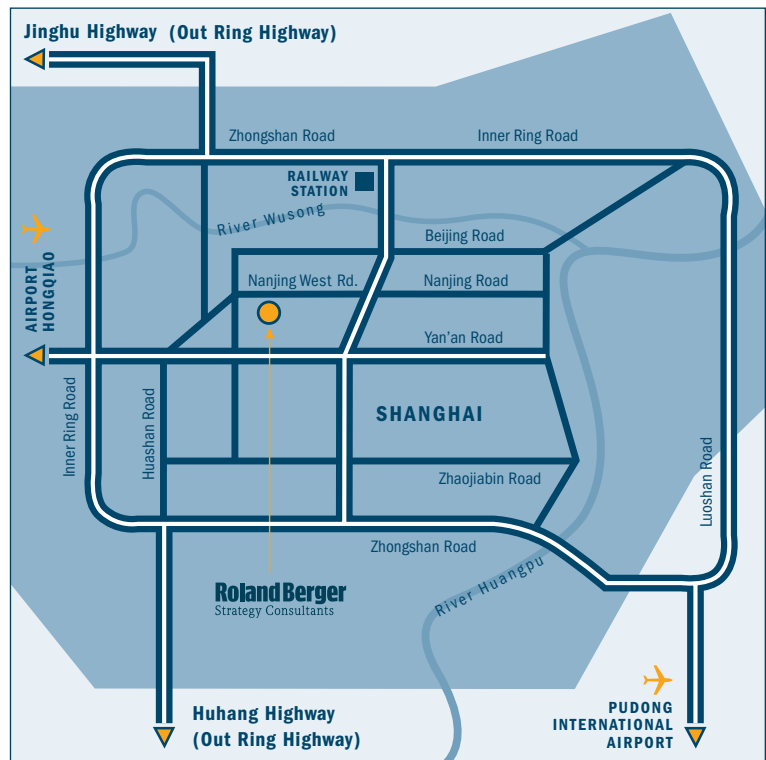

DIRECTIONS TO: Shanghai office

> By car

RBCS Shanghai office is located in Kerry Center, Nanjing West Road, Shanghai. Take the Out Ring Highway and shift to Yan'an Highway at Lupu Bridge, and take the Shimen Road exit. Follow Yan'an Road and turn right at Tongren Road, and you can find Kerry Center on the left-hand side.

> From Pudong airport

By Taxi

Take the Out Ring Highway and shift to Yan'an Highway at Lupu Bridge, and take the Shimen Road exit. Follow Yan'an West Road and turn right at Tongren Road, and you can find Kerry Center on the left-hand side.

By Subway

Take line 2 from Pudong Airport to its destination on Nanjing West Road, follow Nanjing West Road toward east, across Changde Road and arrive at Kerry Center, where is located Roland Berger Strategy Consultants.

> Using public transportation

From the railway station, take the line 1 subway toward Xin Zhuang and get off at the Re Min Square stop. Change to line 2 toward Zhong Shan Park and get off at Jing'an Temple stop. Go out via exit #3, walk down Nanjing West Road and across Changde Road. Roland Berger Strategy Consultants is located in Kerry Center on the right-hand side of the street.